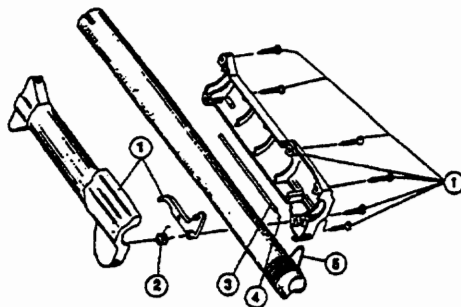

The above part numbers are for serial numbers 301090419 and greater.

BOOM & TRIMMER PARTS - RYOBI 760r

Item	Part No.	Description
1	180277	Throttle Housing and Trigger Assembly
2	610314	Throttle Trigger Spring
3	180021	Throttle Cable Housing Assembly
4	180127	Throttle Cable
5	610327	Shoulder Strap Clip
6	145819	D-Handle
7	153523	D-Handle Hardware Assembly
8	180546	Drive Shaft Housing Assembly
9	682064	Flexible Drive Shaft
10	153597	Lower Clamp Assembly
11	180547	Guard Mounting Screw Assembly
12	180548	Guard and Blade Assembly
13	180553	Blade Assembly
14	145569	Anti-Rotation Screw
15	180549	Gearbox Assembly
16	153619	Outer Spool and Eyelet Assembly
17	145566	Eyelet
18	610660	Retainer (10 pack)
19	610317	Spring
20	153600	Inner Reel
21	153066	Bump Head Knob Assembly