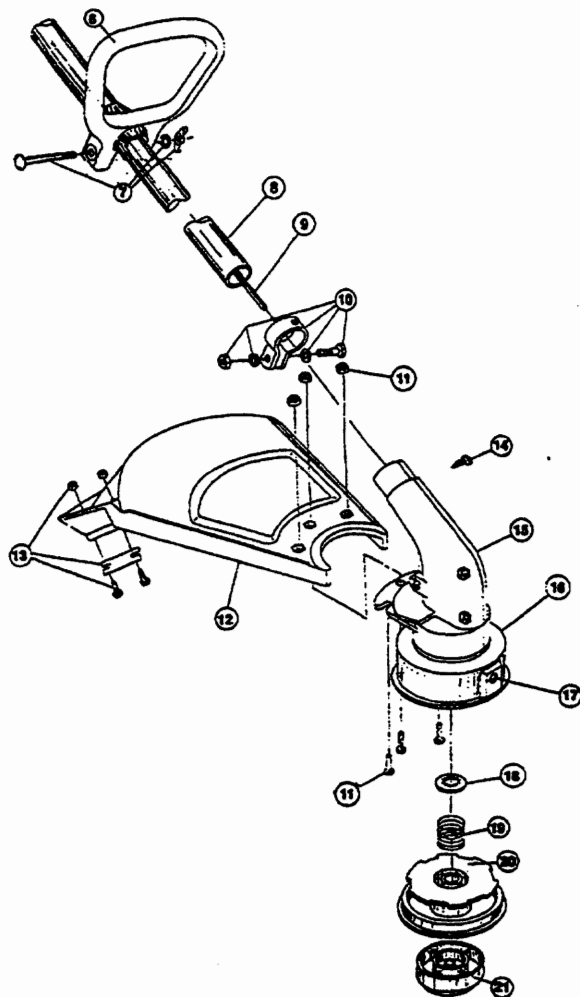

The above part numbers are for serial numbers 301090419 and greater.

BOOM & TRIMMER PARTS - RYOBI 760r

Item	Part No.	Description
1	180277	Throttle Housing and Trigger Assembly
2	610314	Throttle Trigger Spring
3	180021	Throttle Cable Housing Assembly
4	180127	Throttle Cable
5	610327	Shoulder Strap Clip
6	145819	D-Handle
7	153523	D-Handle Hardware Assembly
8	180546	Drive Shaft Housing Assembly
9	682064	Flexible Drive Shaft
10	153597	Lower Clamp Assembly
11	180547	Guard Mounting Screw Assembly
12	180548	Guard and Blade Assembly
13	180553	Blade Assembly
14	145569	Anti-Rotation Screw
15	180549	Gearbox Assembly
16	153619	Outer Spool and Eyelet Assembly
17	145566	Eyelet
18	610660	Retainer (10 pack)
19	610317	Spring
20	153600	Inner Reel
21	153066	Bump Head Knob Assembly