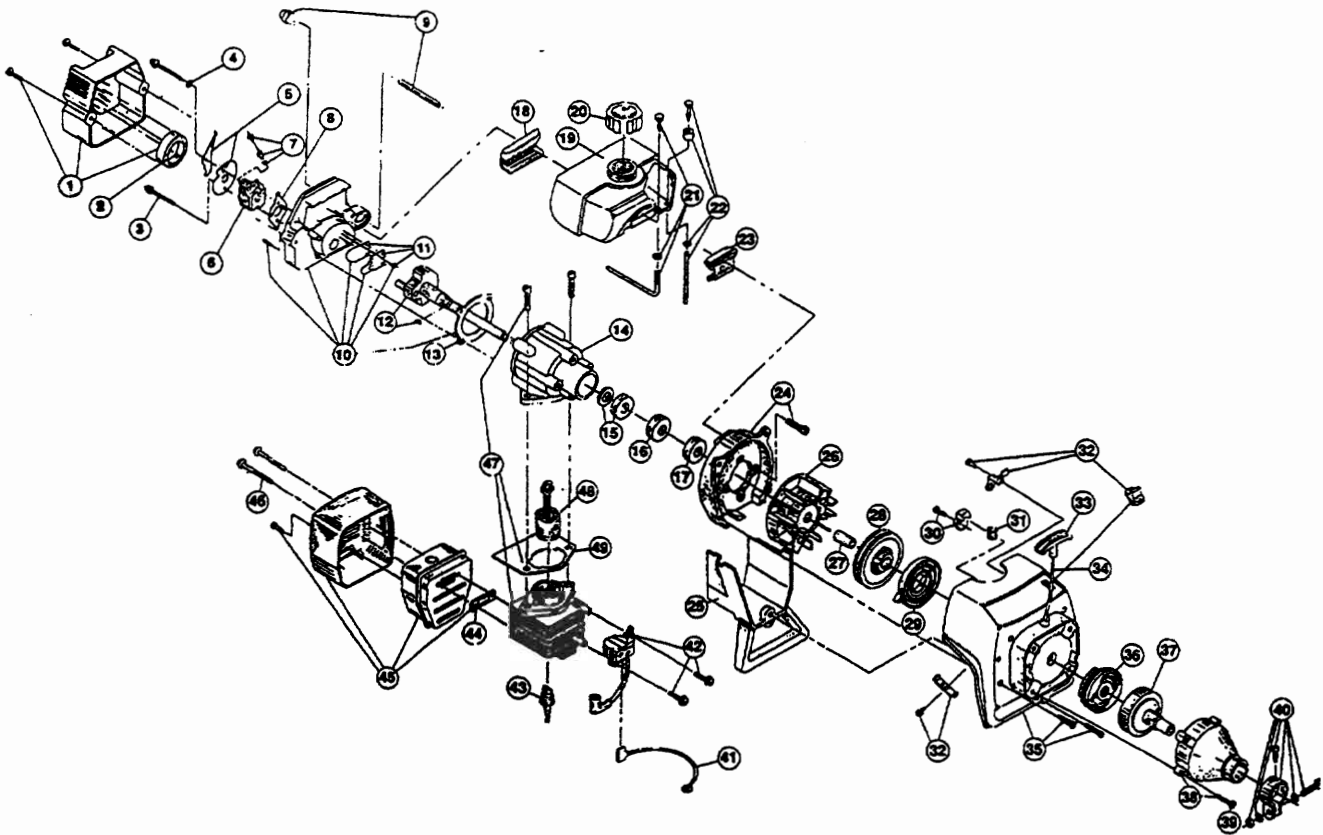

ENGINE PARTS - RYOBI 760r

Item	Part No.	Description	Item	Part No.	Description
1	180349	Carburetor/Air Cleaner Cover Assembly (includes item 2)	31	611061	Rope Guide
2	180350	Air Cleaner Filter	32	180035	Switch Assembly
3	180351	Carburetor Mounting Screw Assembly	33	610300	Pull Handle
4	180352	Wavey Washer	34	613103	Rope
5	180353	Choke Lever and Plate	35	180101	Starter Housing Assembly
6	147572	Carburetor Assembly	36	153591	Clutch Rotor Assembly
7	682048	Throttle Adjustment Assembly	37	153592	Clutch Drum Assembly
8	610675	Carburetor Gasket (10 pack)	38	683601	Clutch Cover Assembly
9	683974	Primer and Hose Assembly	39	145888	Clutch Cover Screw Assembly
10	180354	Carburetor Mount Assembly (includes 11 and 13)	40	153597	Upper Clamp Assembly
11	147573	Reed Assembly	41	180036	Wire Lead
12	180022	Crankcase Service Assembly	42	683390	Module Assembly
13	612115	Carburetor Mount Gasket (10 pack)	43	610311	Spark Plug
14	180026	Crankcase Service Assembly (items 12, 14-17)	44	610672	Exhaust Gasket (10 pack)
15	682041	Inner Bearing Assembly	45	180119	Muffler Assembly
16	610309	Seal	46	147575	Muffler Mounting Bolt Assembly
17	610308	Outer Bearing Assembly	47	180063	Cylinder Assembly
18	612134	Rear Mounting Pad	48	147012	Piston and Rod Assembly
19	147580	Fuel Tank Assembly (includes items 20-22)	49	145564	Cylinder Gasket (10 pack)
20	180000	Fuel Cap Assembly	*	180034	Engine Hardware Kit
21	147290	Return Line Assembly	*	180011	Engine Gasket Kit
22	682039	Fuel Line Assembly	*	153308	O.E.M. Carburetor Repair Kit
23	145308	Front Mounting Pad	*	153309	Gasket-Diaphragm Repair Kit
24	153520	Shroud Assembly	*	180530	Piston Ring
25	683078	Shroud Extension and Stand	*	180027	Short Block Assembly (items 12, 14-17, 47-49)
26	153624	Flywheel Assembly	*	610676	Flywheel Key (10 pack)
27	145918	Spacer	*	147544	Starter Housing Screw Set
28	683856	Recoil Pulley Assembly			
29	613102	Recoil Spring			
30	153644	Pulley Retainer Assembly			
			*	not shown	

The above part numbers are for serial numbers 301090419 and greater.